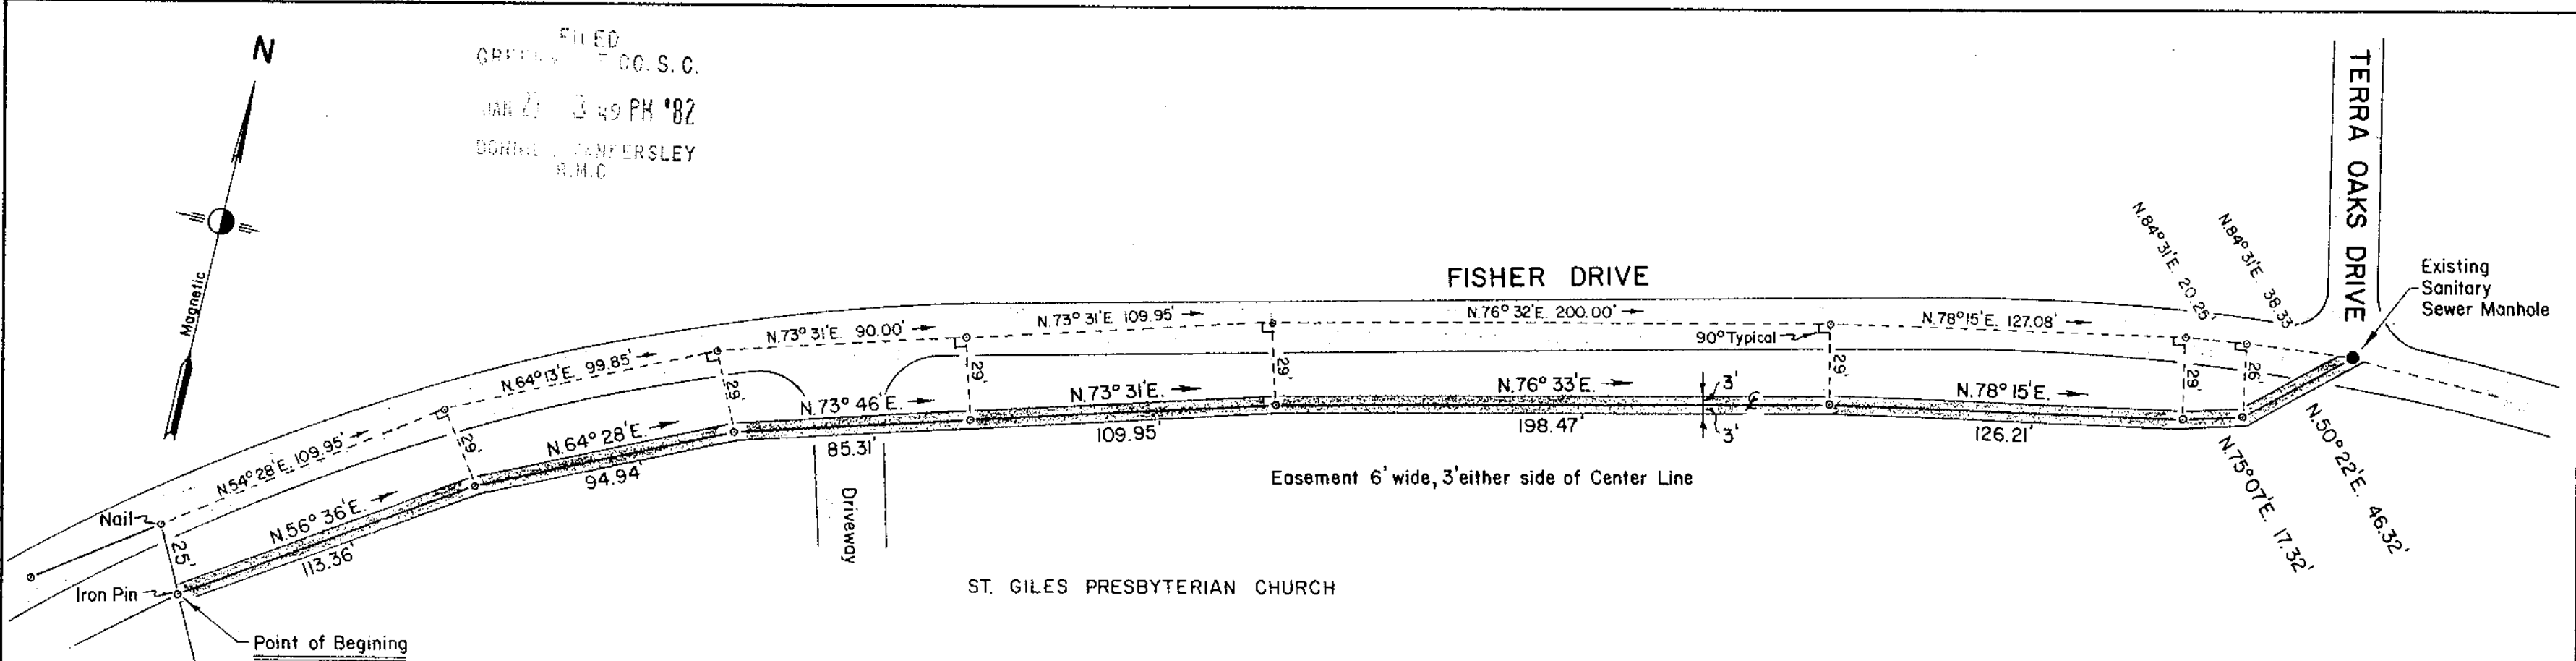

FILED
 GREENWOOD CO. S. C.
 JAN 27 3 49 PM '82
 DONALD CAMPBELL
 R.M.C.

MOUNT PARIS
 REALTY
 CORPORATION

John A. Simmons

SANITARY SEWER EASEMENT
 FOR
 MOUNT PARIS REALTY CORPORATION

Located near St. Giles Presbyterian Church

SCALE: 1" = 50'-0"

JAN. 5, 1982

8-V-74 16873 ✓

Tri-State Surveyors
 109 Few Street
 Greer, S. C. 29651

MICROFILMED